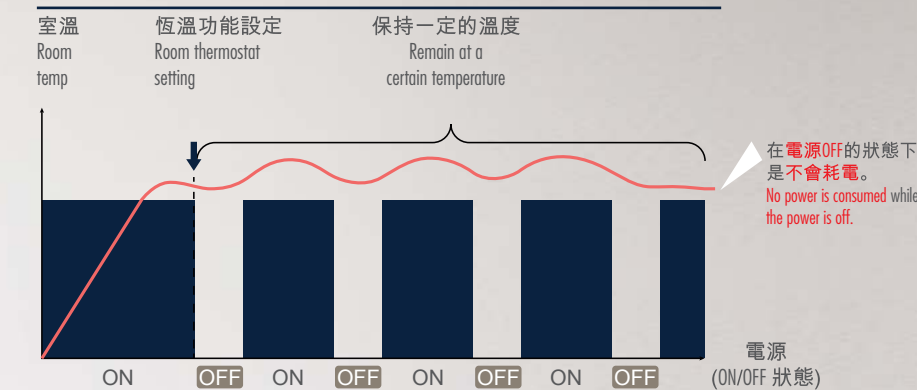

De'Longhi暖爐摺疊滑輪，電線收納架以及手柄，方便收納容易儲藏，讓生活更舒適方便。
De'Longhi radiators are equipped with foldable castors, handles and built-in storage for power cord to allow easy movement and storage, which are designed to make life more convenient.

煙囪
散熱效應*
Chimney Effect*

De'Longhi暖爐的卓越性能可歸功於煙囪散熱效應。獨特的垂直散熱片設計，可更有效促成煙囪散熱效應，有效加速空氣對流並向上散熱，讓熱空氣能更快地散發到房間中。
Exceptional performance thanks to the "chimney effect". The exclusively designed elements form a series of vertical shafts which develop the "chimney effect": passing through them, the air is warmed and moved upwards, thus creating a continuous convectional flow with high thermal exchange and rapid emission of warm air into the room.

靈活
時間掣*
Flexible Timer*

De'Longhi暖爐的24小時時間掣，讓您可靈活設置開關時間，令房間預早變得和暖，讓您不用再忍受起床或鑽進被窩時的不適感。
The 24-hour timer of De'Longhi radiators enables you to set multiple on/off periods to warm up your room in advance and eliminate the discomfort when getting home to a cold house, waking up in a cold room or getting into a cold bed.

溫馨小貼士 Warm Tips

1 善用恆溫功能 Utilizing the room thermostat

De'Longhi電暖爐設有恆溫功能，您只要設定所需溫度，De'Longhi電暖爐便會探測房間溫度，自動重複開啟及關閉電源，將室溫保持在您喜歡的溫度。
The room thermostat of De'Longhi oil-filled radiator can control the room temperature at your desired level through switching on and off automatically, ensuring a constant and stable comfort.

恆溫功能保持溫度的原理 Principle of room thermostat

2 擺放位置是重點 Positioning matters

大家都忽視了「擺放位置」的重要性。秘訣是利用De'Longhi電暖爐發出的熱量阻隔冷空氣流進室內，從而提高加熱效果。在房間中，請將De'Longhi電暖爐放於冷空氣較易流進室內的地方，如窗戶旁邊或與室外接觸的牆壁旁邊，詳情請參閱產品說明書。

Everyone ignores the importance of "positioning". The trick is to let the heat generated from the De'Longhi oil-filled radiator to isolate cold air from flowing into the room, so as to enhance the heating effect. Please put the De'Longhi oil-filled radiator at place which has contact with cold air outside the room, such as window or wall that has contact with outdoor cold air. For more details, please refer to the product instruction manual.

*上述特點只適用於某部分型號，詳情請參閱後頁圖表。
* This feature is available on some models only, please refer to the comparison chart on the following page.